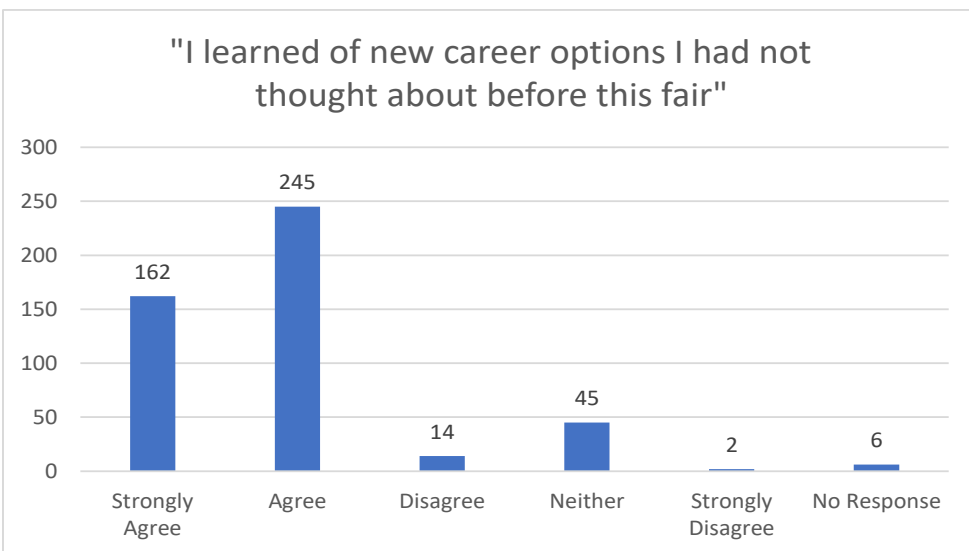

# NOVEMBER 2016 EDUCATION TO CAREER FAIR SURVEY RESULTS

Q1.  
 N = 474  
 97% Agree or Strongly Agree

Q2.  
 N = 474  
 86% Agree or Strongly Agree

Q3.  
 N = 474  
 86% Agree or Strongly Agree

# NOVEMBER 2016 EDUCATION TO CAREER FAIR SURVEY RESULTS

Q4.  
 N = 474  
 82% Agree or Strongly Agree

Q5.  
 N = 474  
 81% Under 18  
 15% 18 - 24