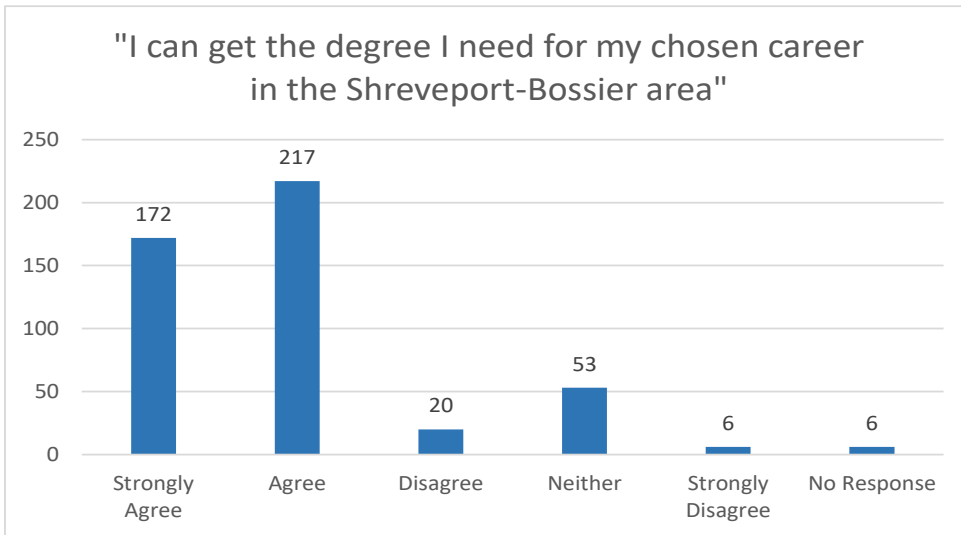

# NOVEMBER 2016 EDUCATION TO CAREER FAIR SURVEY RESULTS

Q1.  
 N = 474  
 97% Agree or Strongly Agree

Q2.  
 N = 474  
 86% Agree or Strongly Agree

Q3.  
 N = 474  
 86% Agree or Strongly Agree

# NOVEMBER 2016 EDUCATION TO CAREER FAIR SURVEY RESULTS

Q4.  
 N = 474  
 82% Agree or Strongly Agree

Q5.  
 N = 474  
 81% Under 18  
 15% 18 - 24