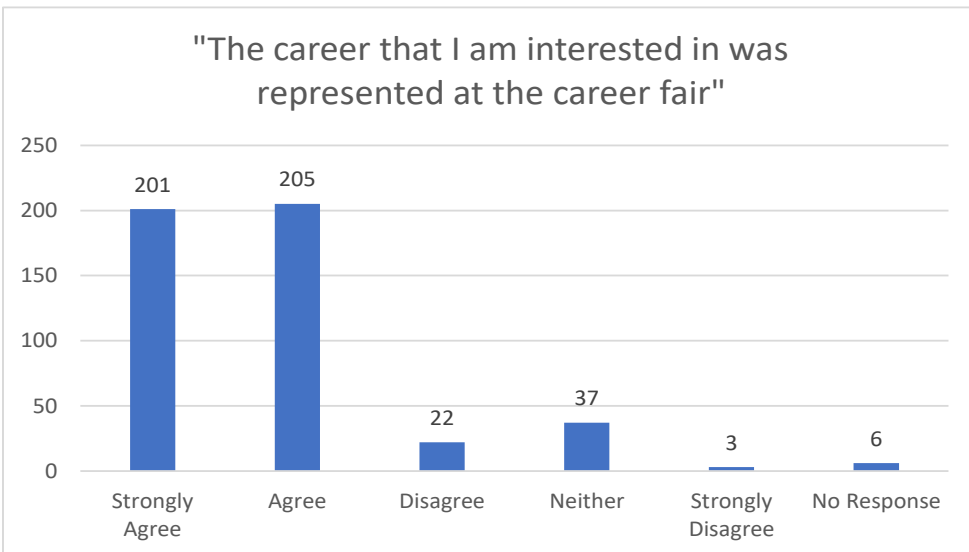

# NOVEMBER 2016 EDUCATION TO CAREER FAIR SURVEY RESULTS

Q1.  
 N = 474  
 97% Agree or Strongly Agree

Q2.  
 N = 474  
 86% Agree or Strongly Agree

Q3.  
 N = 474  
 86% Agree or Strongly Agree

# NOVEMBER 2016 EDUCATION TO CAREER FAIR SURVEY RESULTS

Q4.  
 N = 474  
 82% Agree or Strongly Agree

Q5.  
 N = 474  
 81% Under 18  
 15% 18 - 24