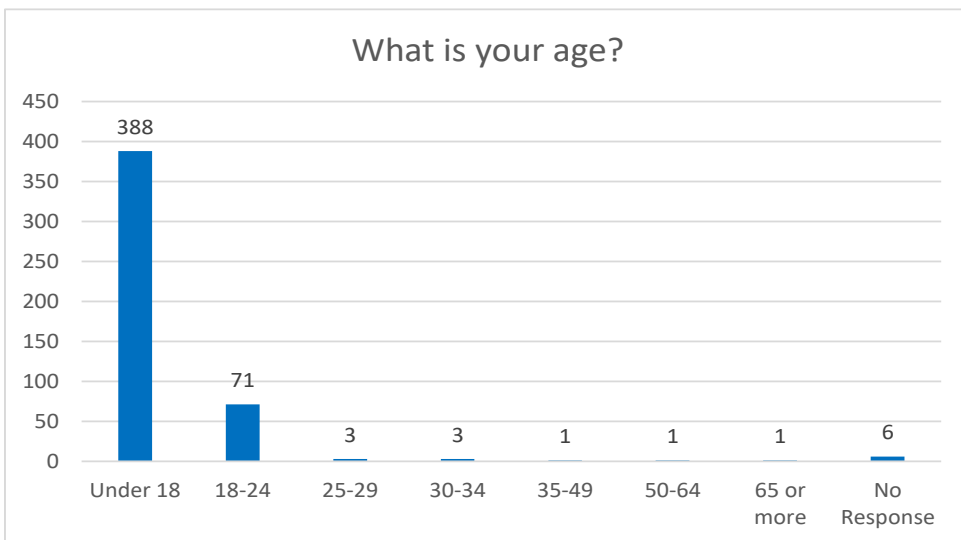

# NOVEMBER 2016 EDUCATION TO CAREER FAIR SURVEY RESULTS

Q1.  
 N = 474  
 97% Agree or Strongly Agree

Q2.  
 N = 474  
 86% Agree or Strongly Agree

Q3.  
 N = 474  
 86% Agree or Strongly Agree

# NOVEMBER 2016 EDUCATION TO CAREER FAIR SURVEY RESULTS

Q4.  
 N = 474  
 82% Agree or Strongly Agree

Q5.  
 N = 474  
 81% Under 18  
 15% 18 - 24