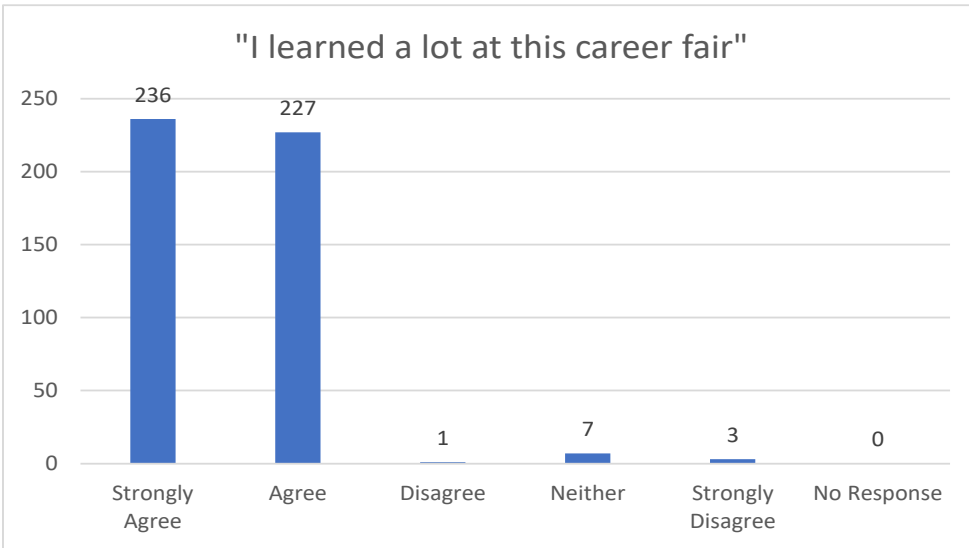

# NOVEMBER 2016 EDUCATION TO CAREER FAIR SURVEY RESULTS

Q1.  
 N = 474  
 97% Agree or Strongly Agree

Q2.  
 N = 474  
 86% Agree or Strongly Agree

Q3.  
 N = 474  
 86% Agree or Strongly Agree

# NOVEMBER 2016 EDUCATION TO CAREER FAIR SURVEY RESULTS

Q4.  
 N = 474  
 82% Agree or Strongly Agree

Q5.  
 N = 474  
 81% Under 18  
 15% 18 - 24